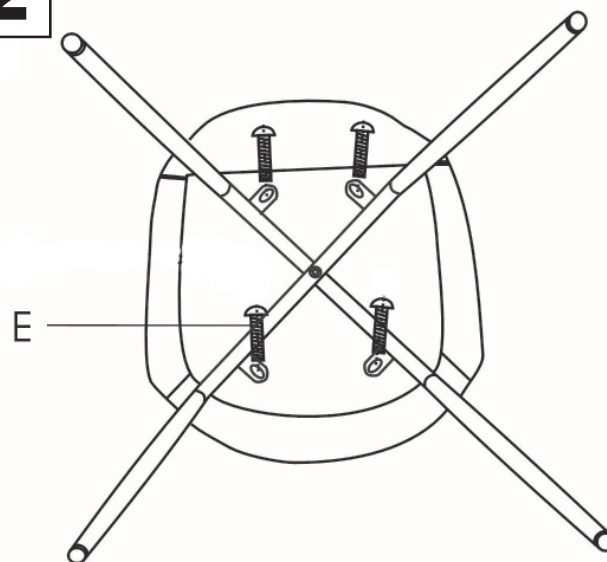

Durango Dining Chair

Part # DC-DRNG XX+XX

17-0525

PARTS

A

B

C

x1
(M6x30)

D

x4
(M6x16)

E

F

G

1**2****3**

Do not over tighten.
Do not use power tools to assemble.