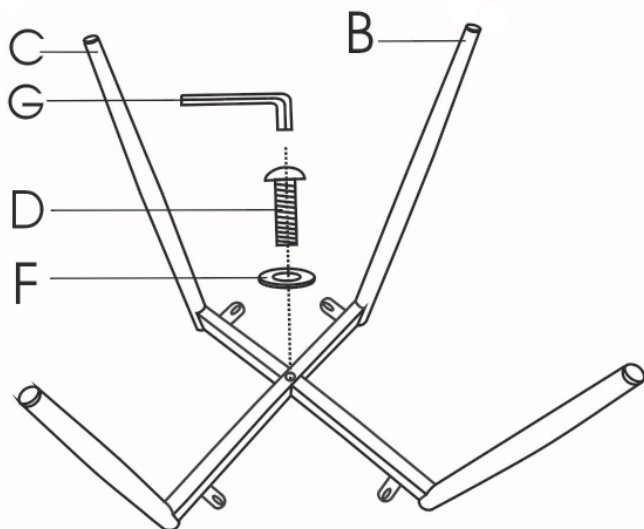

Durango Dining Chair

Part # DC-DRNG XX+XX

17-0525

PARTS

A

B

C

x1
(M6x30)

D

x4
(M6x16)

E

F

G

1**2****3**

Do not over tighten.
Do not use power tools to assemble.